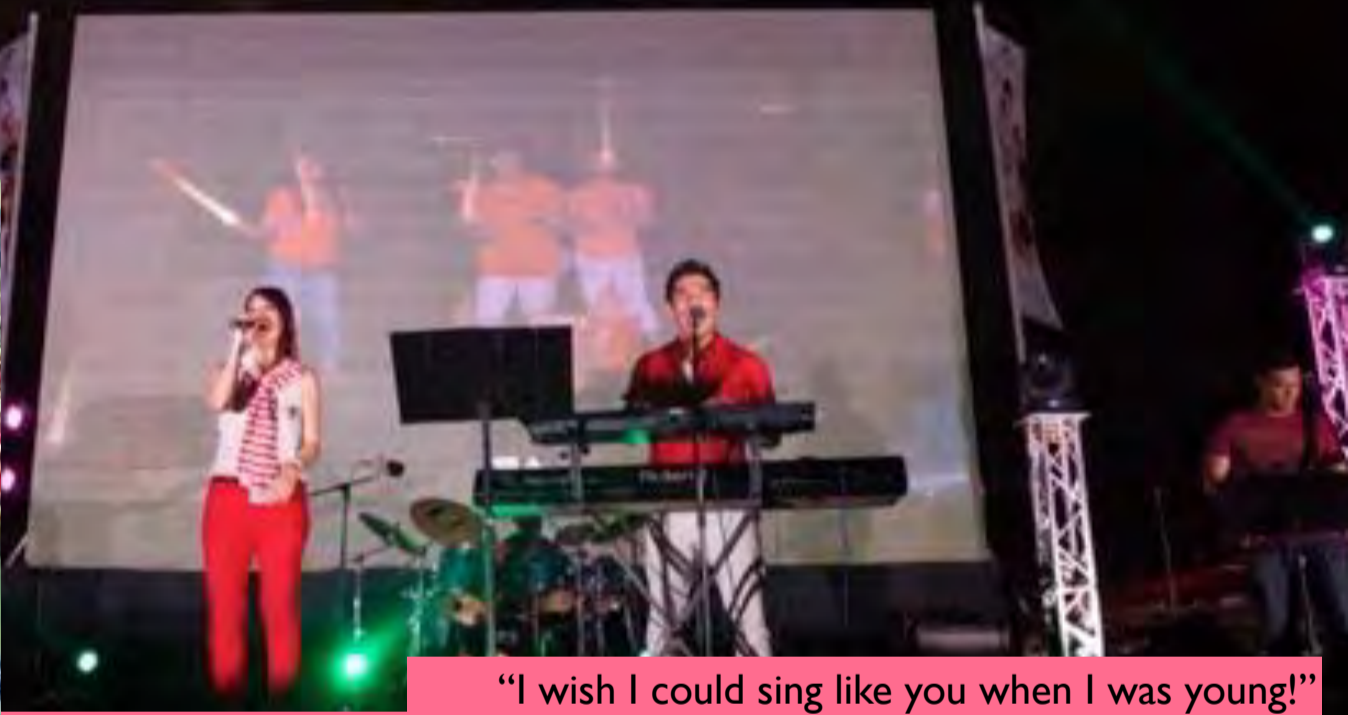

Concerts | Festivals | Sporting Events

Paddock Club Stage@F1 SGP 2012

From 2012 to 2015, ShiLi & Adi performed at various stages at the F1 Singapore Grand Prix. From Paddock Club, Temasek Suite, to the White Bar, Marina Pit and Esplanade Park Stages, they fused their medleys and top 40 hits with Singapore folk songs like Chan Mali Chan, Rasa Sayang, 我要你的爱, Kuch Kuch Hota Hai, bringing Singapore's multi-lingual and cultural elements to the international audience at the F1.

Rugby Sevens Party, 2016 at Clarke Quay

Beerfest Asia 2014 and 2016

National Day Parade Events

ShiLi & Adi performed at Young NTUC's Celebration of National Day Parade in 2012 and 2013 at the Marina

"I wish I could sing like you when I was young!" said Emeritus Senior Minister Goh Chok Tong at