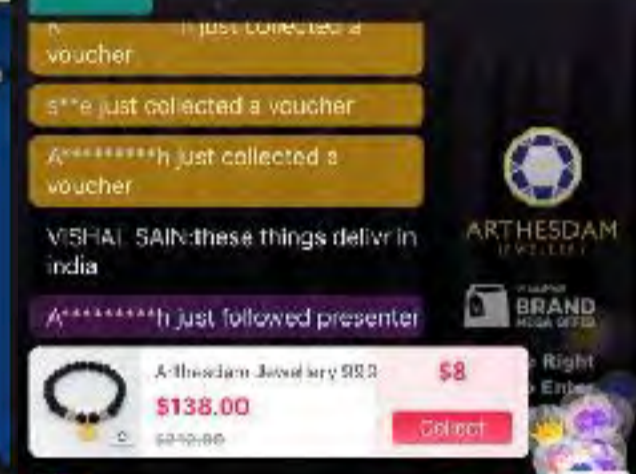

HARI RAYA Celebrations for West Coast & Potong Pasir CCs

Potong Pasir CC, MAEC

Potong Pasir CC, MAEC

FB Live link: <https://www.facebook.com/JPuthuchearny/videos/2728283997501875/>

Livestream Selling

Arthesdam Jewellery LazLive
With Shili and Adi